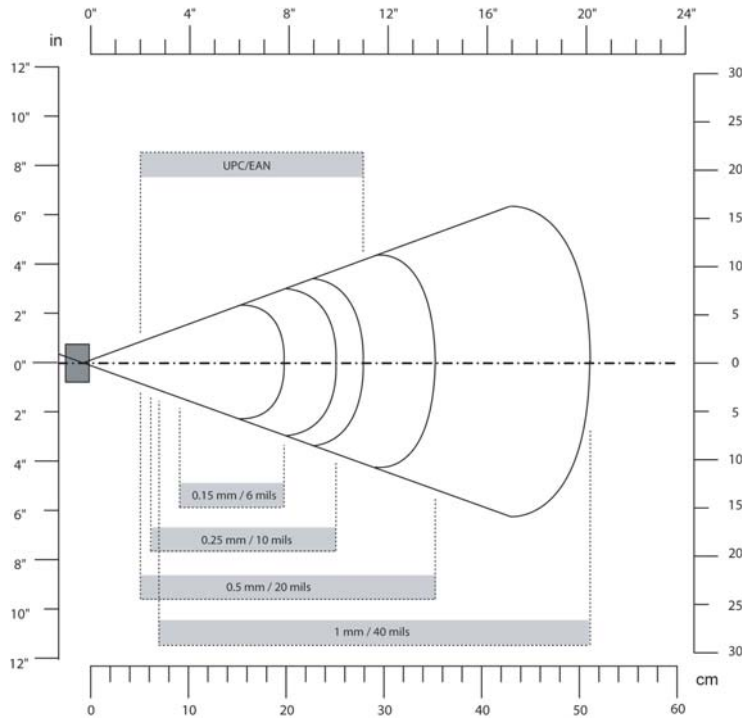

BDF-L2 Specifications

COMMUNICATION

Bluetooth® 2.0 + EDR
Class 2 (10m)
SPP Profile
Modes : Slave or Master

USER INTERFACE

1 Tricolor LED (green, orange, red)
Buzzer (82 dBA)

USING MODES

Real Time Flash Memory With or without "No Data Loss" mode
1 MByte
Batch Mode 10,000 UPC codes
Real time clock Timestamp activation capability

SCAN ENGINE

Reference EV10 Lite (Intermec)
Reading technology CMOS
Reading distance 4 to 40 cm (1.5 to 13 in) (see decoding area)
Scan rate 200 scans/sec
Scan angle 38°

READING MODES

Trigger Possibility to switch ON beam via Bluetooth®
Aiming To target then scan the barcode
No duplicate scan available function

POWER

Battery 1 X 300 mAh Li-ion rechargeable
Autonomy 5,000 scans
Charging time 1 hour for a full charge

PHYSICAL

Length 109 mm (4.2 in)
Width 39 mm (1.5 in)
Height 25 mm (0.9 in)
Weight 56g (1.9 oz)

ENVIRONMENT

Operating temperature -10°C - +40°C (14°F - +104°F)
Storage temperature -10°C - +60°C (14°F - +140°F)
Operating humidity 5 - 95% (Non condensing)
Shock Several 4ft (1.2 m) drops onto concrete

Ambient light Full darkness to sunlight

DECODING CAPACITIES

Supported symbologies Interleaved 2 of 5, Code 2 of 5 Standard, Matrix 2 of 5
Codabar / Monarch, Code 11, Code 128
GS1-128 (UCC/EAN-128), Code 39, Italian PharmaCode
Code 93, UPC-A/E, EAN8 / EAN13, JAN 8 / JAN13
ISSN/ISBN, MSI,
GS1 DataBar Omnidirectionnel (ex RSS-14)
GS1 DataBar Limited (ex RSS Limited)

Content

- 1 D-Fly scanner with rechargeable battery
- 1 Charger (5V, 500mA) - 1 universal charging adaptor (AUS/EU/US/UK)
- 1 CD with all the documentation and software needed

Available accessories